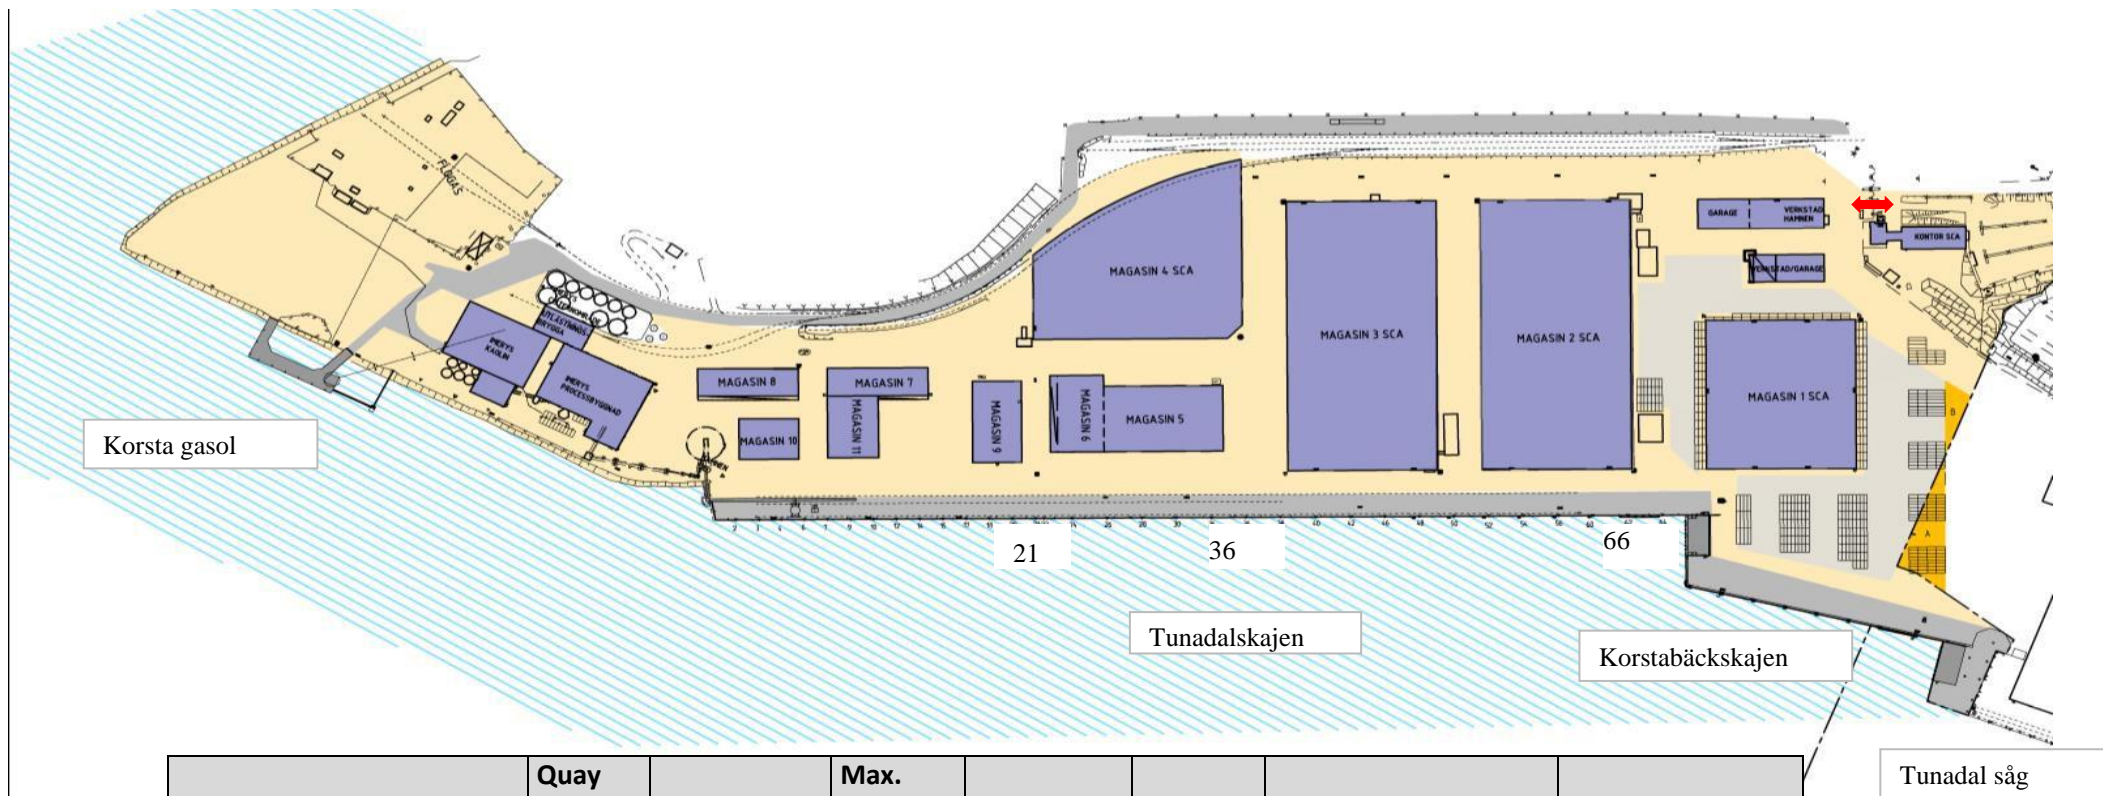

Tunadal port
Quay information

Quay # = Quay number	Quay length (m)	Water Depth (m)	Max. draught (m)	Max vessel length (m)	Hose	Tugboat	Remark
Korsta Gasol	62	11,8	10,5	200		Safety	Quay length with dolpin = 92 m
Tunadal south- #21, Tanker	210	12,3	11,3	250 (Tanker)	2 x 8"	Assistance according to tugboat regulations	
Tunadal #21-#36	150	8,8	8,5	N/A			
Tunadal #36-#66	300	9,1	8,8	N/A			
Korstabäckskajen	177	10,4	9,7	N/A			Fender 1,2 m
Tunadal såg	100	6,8	6,5	N/A			